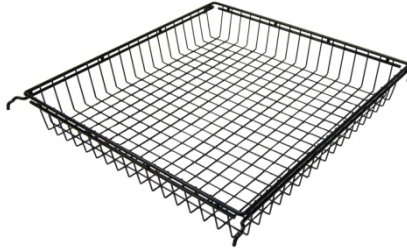

SHELVING PARTS
Current Production

Heavy Duty Shelf
Part No. 10359-36 \$266.00
Part No. 10359-43 \$292.00

Basket Shelf
Part No. 10191 \$193.00

Wall Kit Brackets
Part No. 10021-WK \$28.00

Roller Shelf 37", 43" & 49"
Part No. 10352 \$467.00
Part No. 10353 \$476.00
Part No. 10357 \$506.00

Post Bracket
Part No. 10045 \$14.00

Retrofit Post Brkt for Anthony Frame
Part No. 10189 \$14.00

Standard Flat Shelf
Part No. 10025-27 \$74.00
Part No. 10025-36 \$146.00

Legacy Frame Bracket Lt
Part No. 10021-L \$19.00

Front/Rear Stop*
Part No. 10162-23 \$17.00
Part No. 10162-26 \$17.00
Part No. 10162-28 \$18.00
Part No. 10162-30 \$18.00

Corner Shelf
Part No. 10195 \$369.00

Legacy Frame Bracket Rt
Part No. 10021-R \$19.00