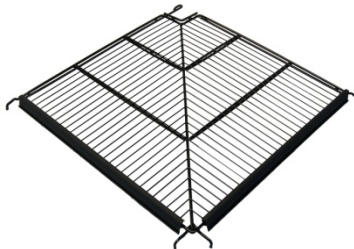

SHELVING PARTS
Current Production

Heavy Duty Shelf
Part No. 10359-36 \$266.00
Part No. 10359-43 \$292.00

Basket Shelf
Part No. 10191 \$193.00

Wall Kit Brackets
Part No. 10021-WK \$28.00

Roller Shelf 37", 43" & 49"
Part No. 10352 \$467.00
Part No. 10353 \$476.00
Part No. 10357 \$506.00

Post Bracket
Part No. 10045 \$14.00

Retrofit Post Brkt for Anthony Frame
Part No. 10189 \$14.00

Standard Flat Shelf
Part No. 10025-27 \$74.00
Part No. 10025-36 \$146.00

Legacy Frame Bracket Lt
Part No. 10021-L \$19.00

Front/Rear Stop*
Part No. 10162-23 \$17.00
Part No. 10162-26 \$17.00
Part No. 10162-28 \$18.00
Part No. 10162-30 \$18.00

Corner Shelf
Part No. 10195 \$369.00

Legacy Frame Bracket Rt
Part No. 10021-R \$19.00