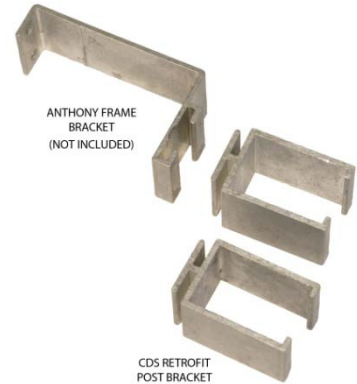

SHELVING PARTS
Current Production

Heavy Duty Shelf
Part No. 10359-36 \$266.00
Part No. 10359-43 \$292.00

Basket Shelf
Part No. 10191 \$193.00

Wall Kit Brackets
Part No. 10021-WK \$28.00

Roller Shelf 37", 43" & 49"
Part No. 10352 \$467.00
Part No. 10353 \$476.00
Part No. 10357 \$506.00

Post Bracket
Part No. 10045 \$14.00

Retrofit Post Brkt for Anthony Frame
Part No. 10189 \$14.00

Standard Flat Shelf
Part No. 10025-27 \$74.00
Part No. 10025-36 \$146.00

Legacy Frame Bracket Lt
Part No. 10021-L \$19.00

Front/Rear Stop*
Part No. 10162-23 \$17.00
Part No. 10162-26 \$17.00
Part No. 10162-28 \$18.00
Part No. 10162-30 \$18.00

Corner Shelf
Part No. 10195 \$369.00

Legacy Frame Bracket Rt
Part No. 10021-R \$19.00